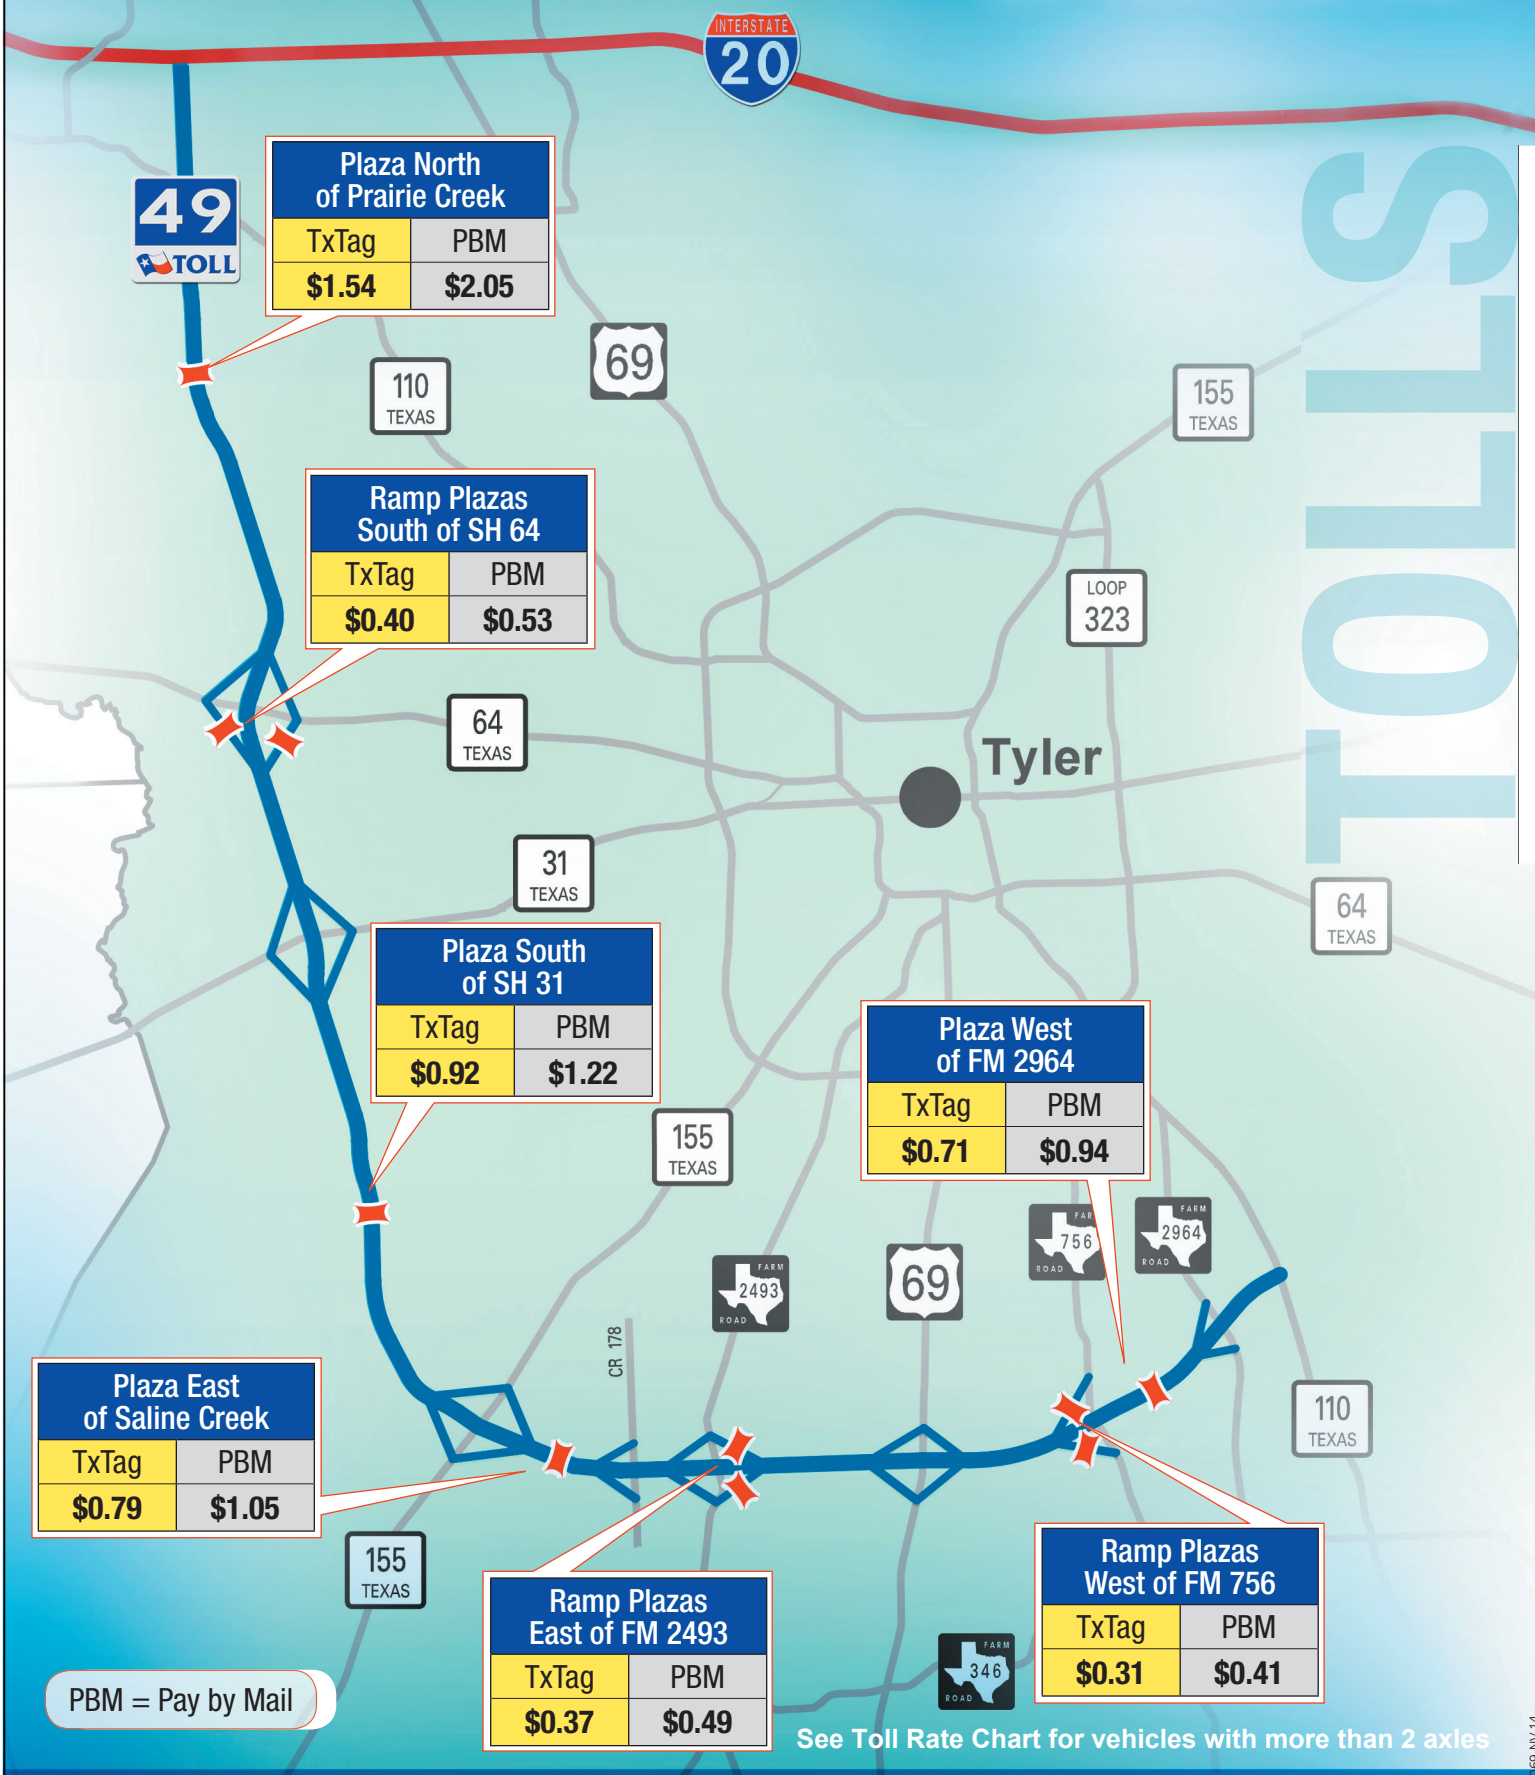

Tolls System Map 2015*

2 Axle Only

PBM = Pay by Mail

See Toll Rate Chart for vehicles with more than 2 axles

*Base Rates effective on 1/1/15, based on CDM Smith Toll Rates Chart. Pay by Mail (PBM) base surcharge based on a multiplier of 1.33.