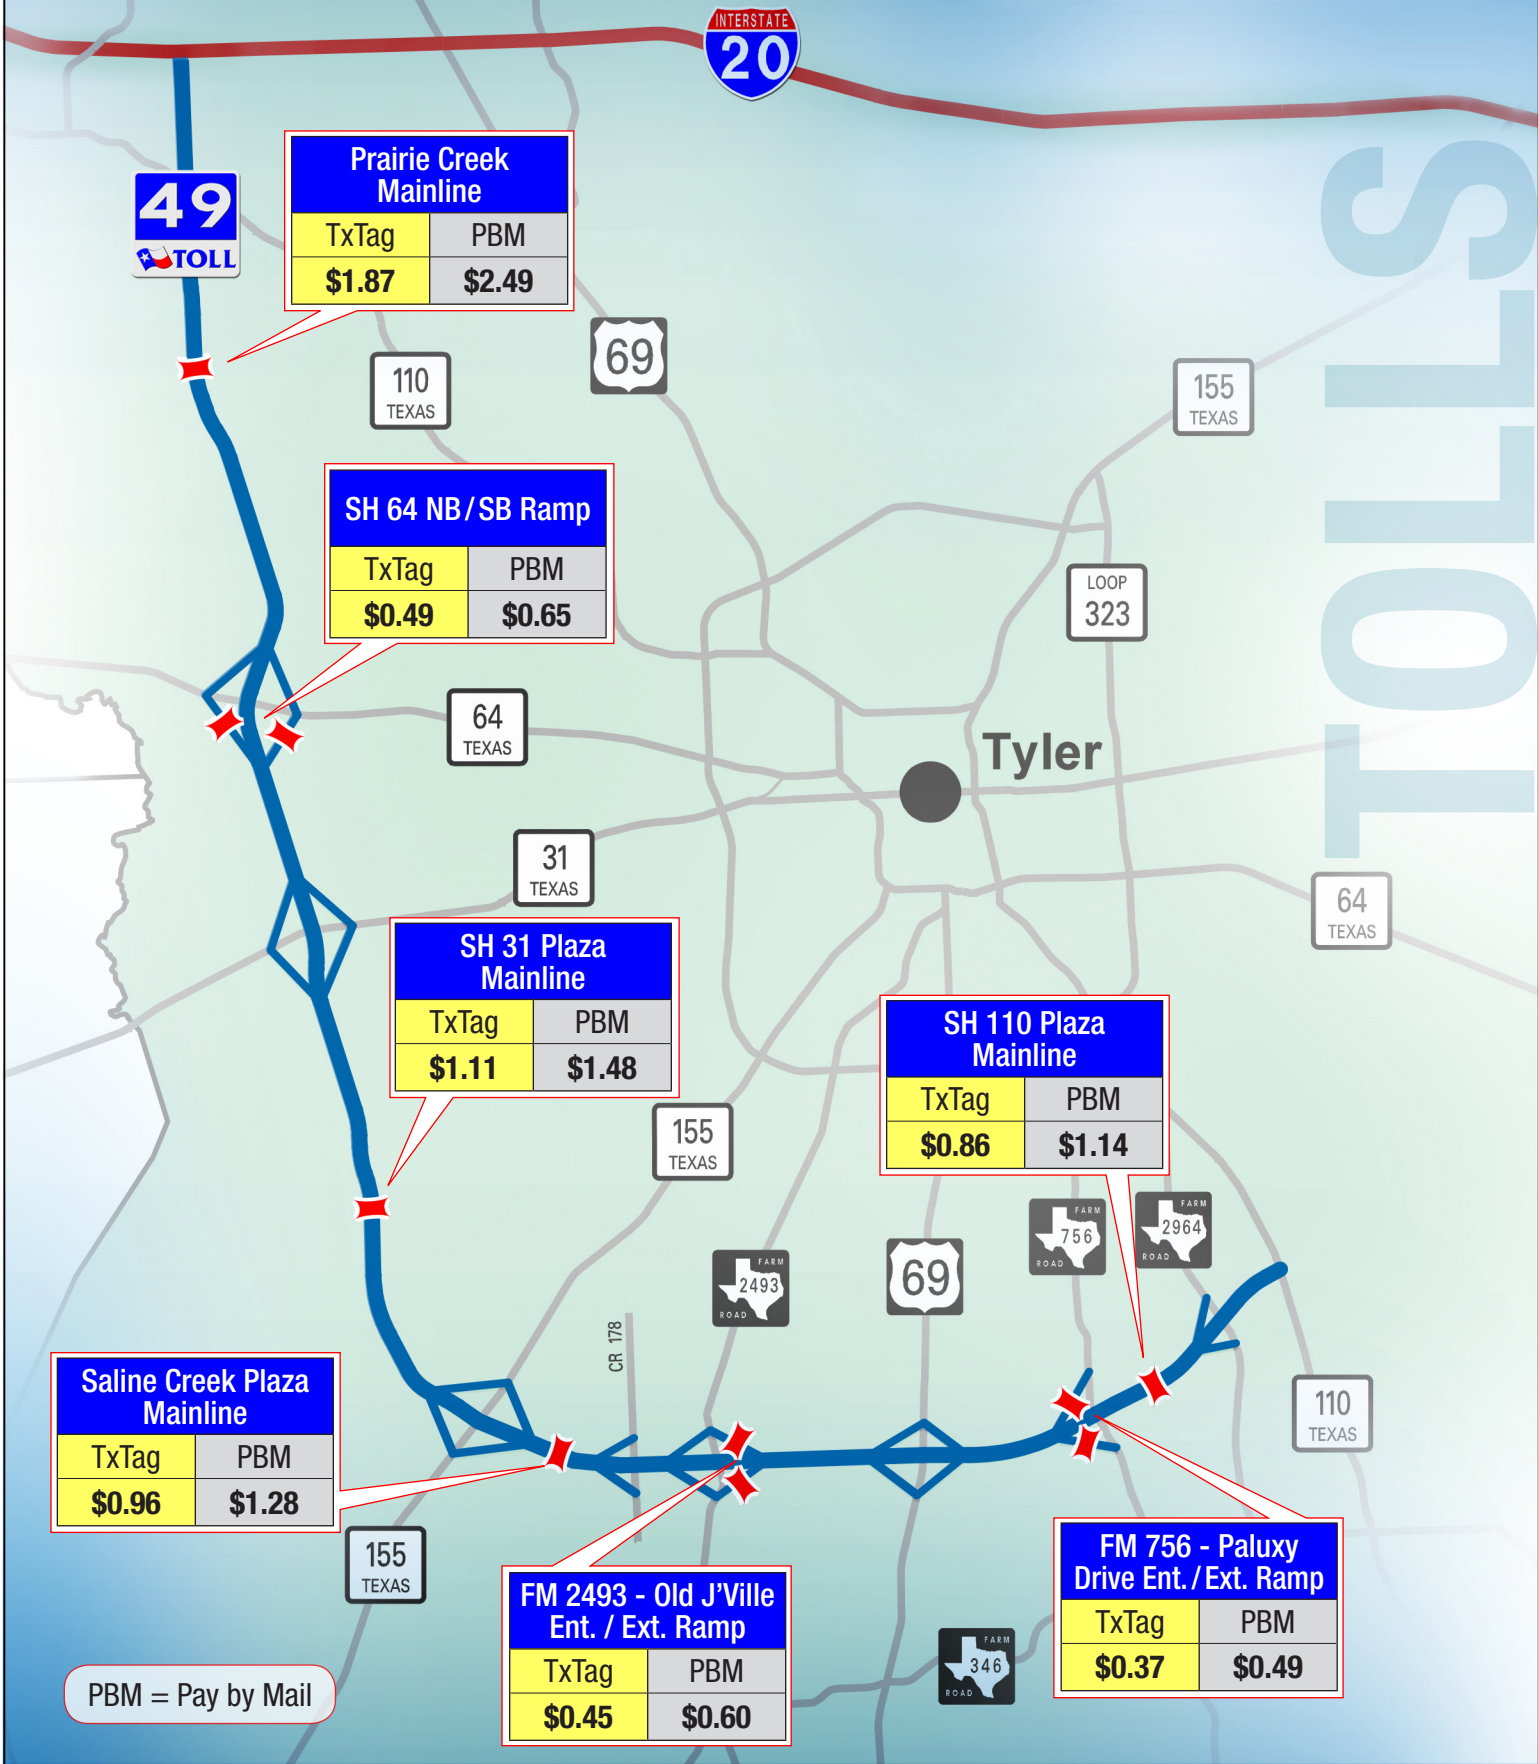

Tolls System Map 2017*

PBM = Pay by Mail

*Base Rates effective on 1/1/17, based on CDM Smith Toll Rates Chart. Pay by Mail (PBM) base surcharge based on a multiplier of 1.33.

100051860 | AD | 16