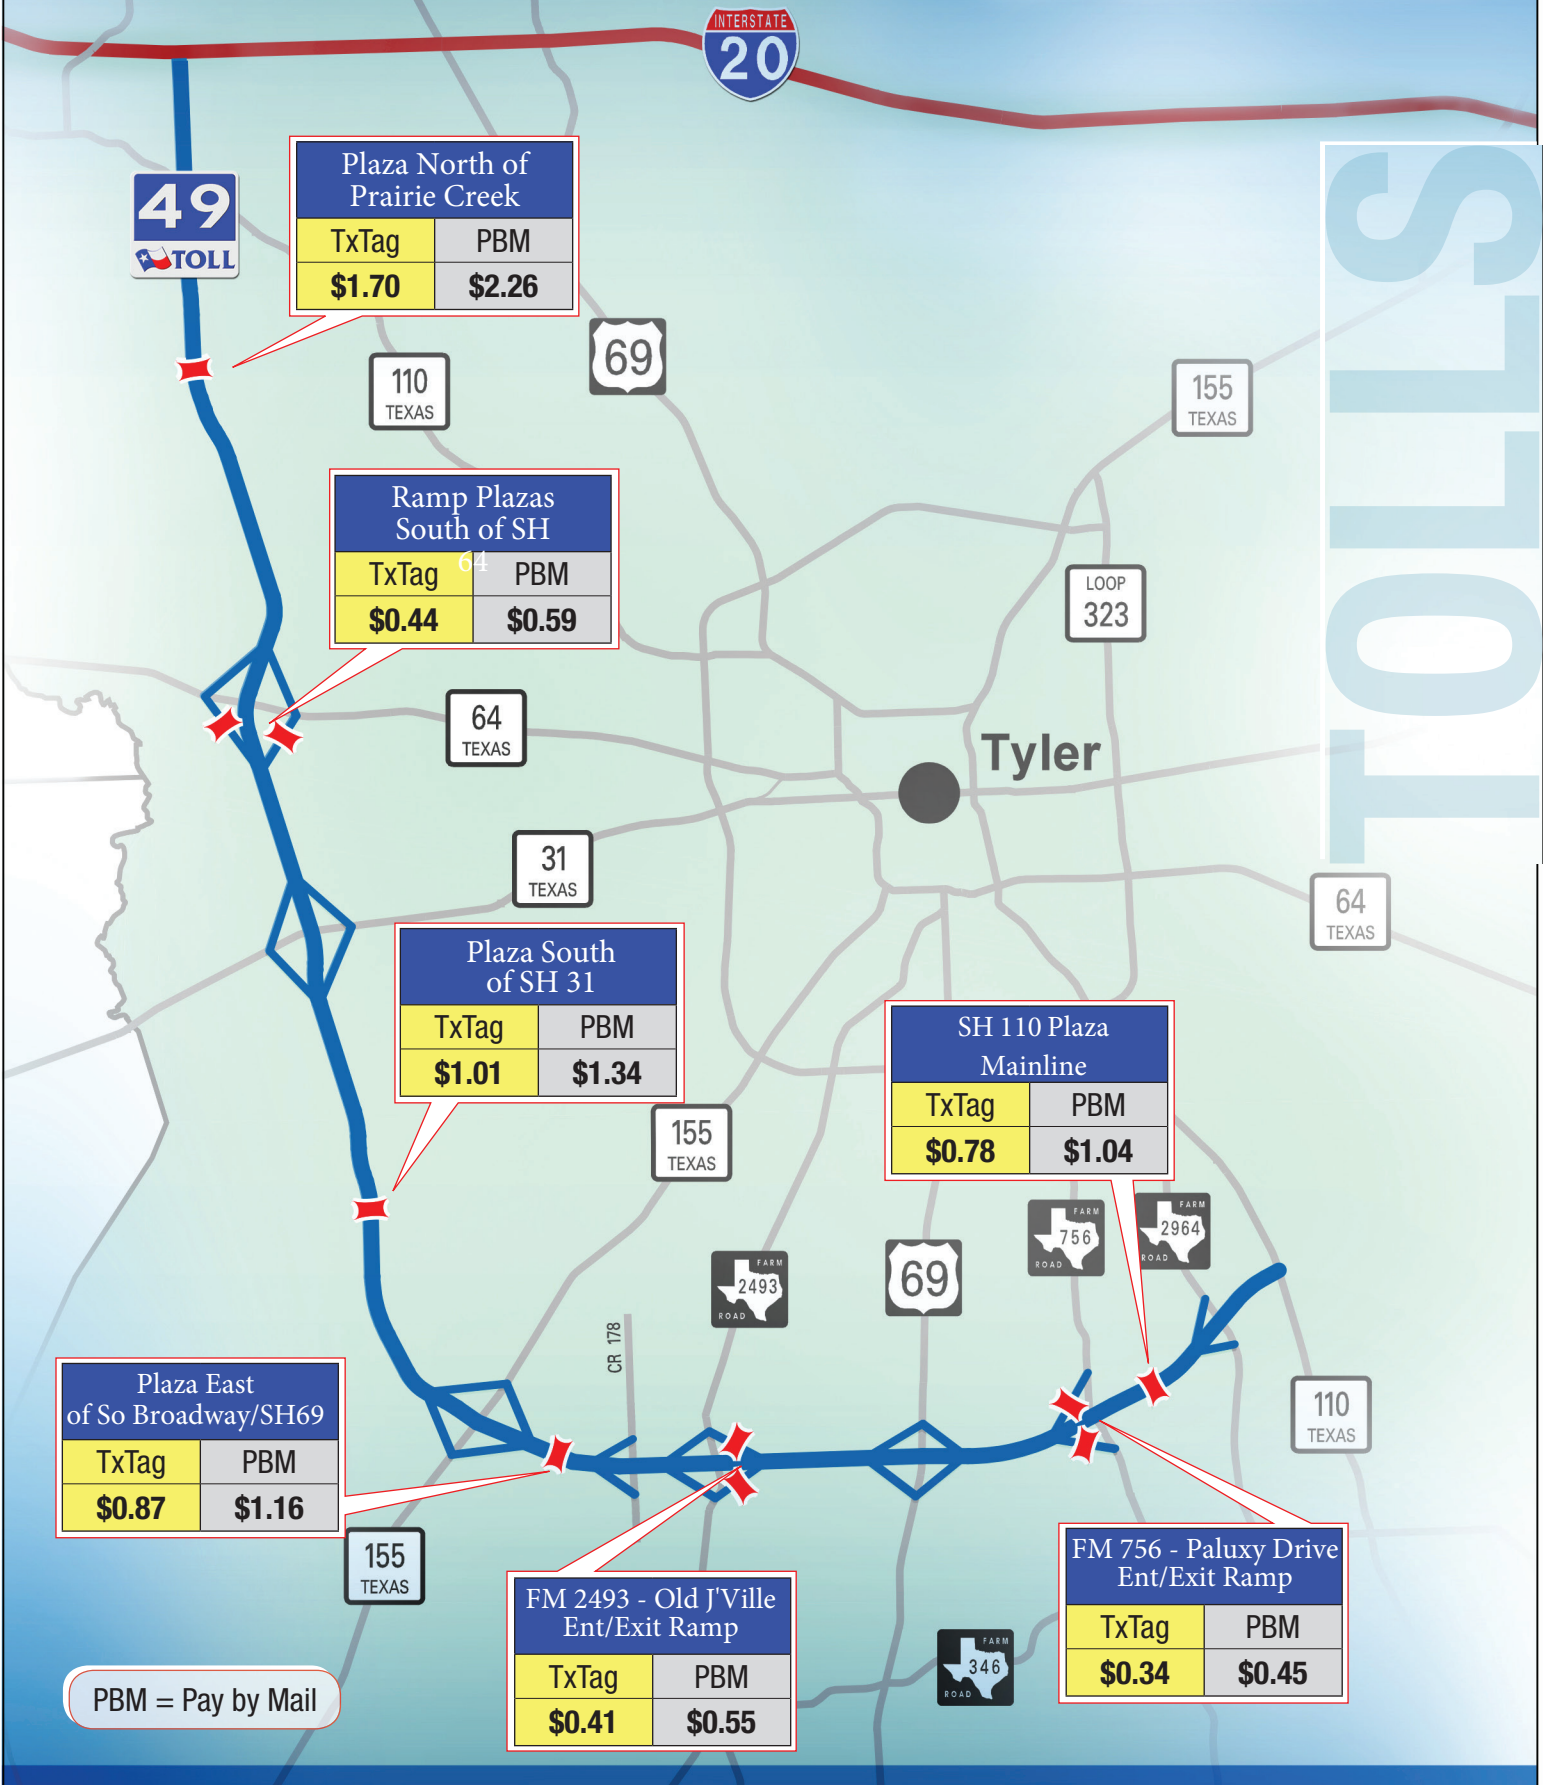

Tolls System Map 2016*

TOLLS

PBM = Pay by Mail

*Base Rates effective on 1/1/16, based on CDM Smith Toll Rates Chart. Pay by Mail (PBM) base surcharge based on a multiplier of 1.33.